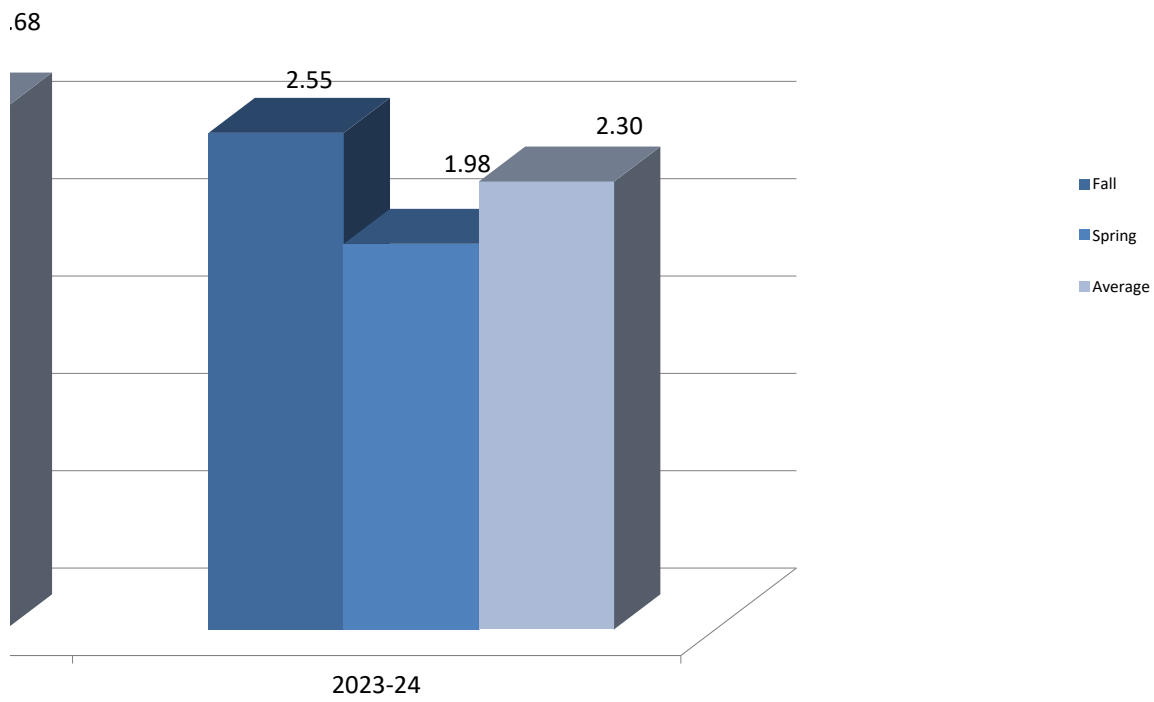

men's Wrestling GPA

	Fall	Spring	Average
2022-23	2.69	2.64	2.68
2023-24	2.55	1.98	2.30